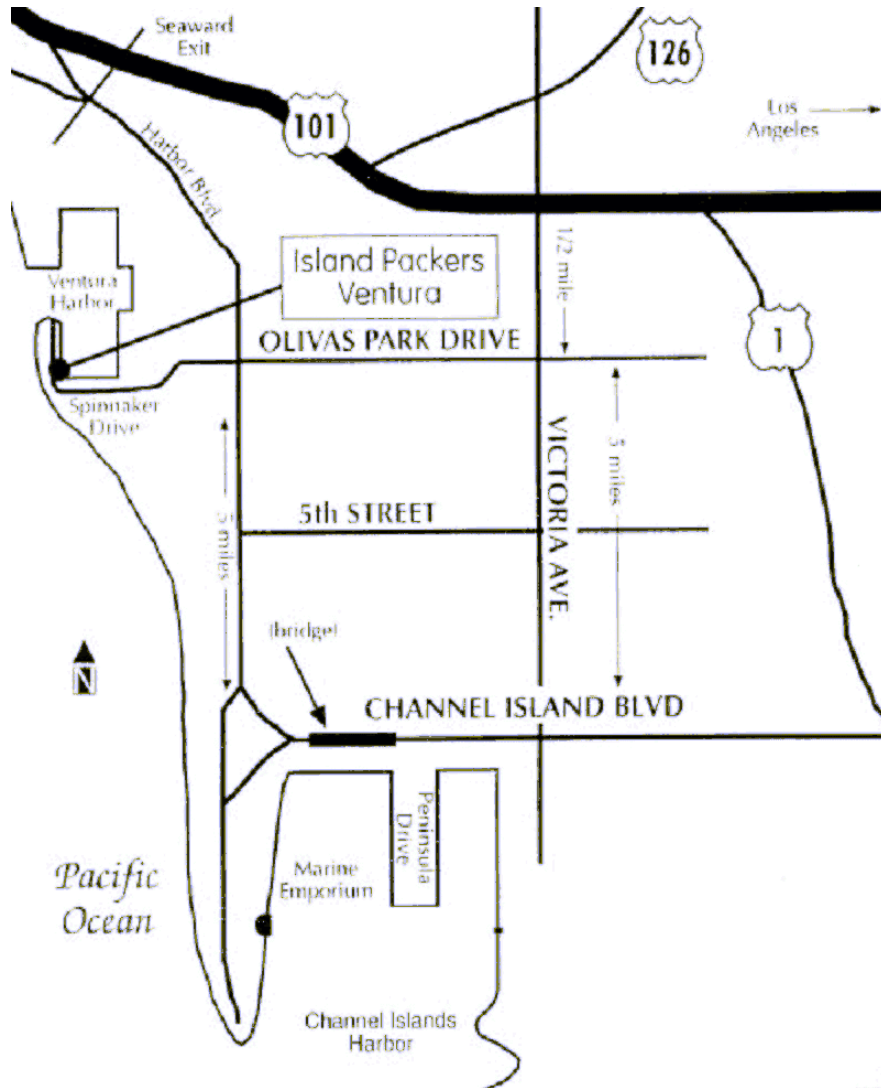

Ventura Departures: Island Packers

Call (805) 642-1393 after 5:30 a.m. on trip day to verify “go” status

Island Packers Ventura • 1691 Spinnaker Drive • Ventura, CA

Northbound 101:

- Exit at Victoria, go left under freeway for ½ mile to Olivas Park Drive
- Turn right, for another ½ mile. Olivas Park Drive becomes Spinnaker Drive.
- In ½ mile look for sign on road that says “Island Tours.”

Southbound 101:

- Exit at Seaward Avenue.
- Turn left at the light onto Harbor Blvd. Proceed 1 ¾ miles to Spinnaker Drive.
- Turn right. In ½ mile look for sign on road that reads “Island Tours.”